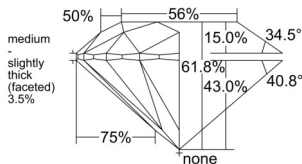

GIA®

FACSIMILE

GIA REPORT 6555410084

Verify this report at GIA.edu

GIA NATURAL DIAMOND DOSSIER®

June 03, 2026
GIA Report Number 6555410084
Shape and Cutting Style ..... Round Brilliant
Measurements ..... 6.00 - 6.02 x 3.72 mm

GRADING RESULTS

Carat Weight ..... 0.82 carat
Color Grade ..... D
Clarity Grade VS2
Cut Grade ..... Excellent

ADDITIONAL GRADING INFORMATION

Polish ..... Excellent
Symmetry ..... Excellent
Fluorescence ..... Faint
Clarity Characteristics ..... Crystal
Inscription(s): GIA 6555410084

PROPORTIONS

GRADING SCALES

GIA COLOR SCALE	GIA CLARITY SCALE	GIA CUT SCALE	
D	FLAWLESS	EXCELLENT	
E	INTERNALLY FLAWLESS		
F		VVS₁	VERY GOOD
G	VVS₂		
H	VS₁	GOOD	
I	VS₂		
J	SI₁	FAIR	
K	SI₂		
L	I₁	POOR	
M	I₂		
N	I₃		
O			
P			
Q			
R			
S			
T			
U			
V			
W			
X			
Y			
Z