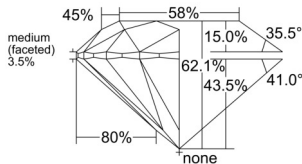

GIA®

FACSIMILE

GIA REPORT 6555409911

Verify this report at GIA.edu

GIA NATURAL DIAMOND DOSSIER®

June 04, 2026
GIA Report Number 6555409911
Shape and Cutting Style ..... Round Brilliant
Measurements ..... 5.72 - 5.76 x 3.56 mm

GRADING RESULTS

Carat Weight ..... 0.72 carat
Color Grade ..... D
Clarity Grade VS1
Cut Grade ..... Excellent

ADDITIONAL GRADING INFORMATION

Polish ..... Excellent
Symmetry ..... Excellent
Fluorescence ..... None
Clarity Characteristics..... Crystal, Needle, Pinpoint
Inscription(s): GIA 6555409911

PROPORTIONS

Profile to actual proportions

GRADING SCALES

GIA COLOR SCALE

COLOURLESS	D
	E
	F
	G
	H
	I
NEAR COLOURLESS	J
	K
	L
FAIN	M
	N
	O
	P
	Q
VERY LIGHT	R
	S
	T
	U
	V
	W
	X
	Y
LIGHT	Z

GIA CLARITY SCALE

FLAWLESS	VERY VERY SLIGHTLY INCLUDED	VS₁	VS₂	VS₁	VS₂	SL₁	SL₂	I₁	I₂	I₃			
											VERY SLIGHTLY INCLUDED	SLIGHTLY INCLUDED	INCLUDED

GIA CUT SCALE

EXCELLENT
VERY GOOD
GOOD
FAIR
POOR