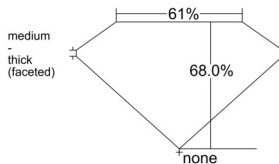

GIA®

FACSIMILE

GIA REPORT 6555409708

Verify this report at GIA.edu

GIA NATURAL DIAMOND DOSSIER®

June 03, 2026
GIA Report Number 6555409708
Shape and Cutting Style ..... Cushion Modified Brilliant
Measurements ..... 5.38 x 5.35 x 3.63 mm

GRADING RESULTS

Carat Weight ..... 0.91 carat
Color Grade ..... D
Clarity Grade VS1

ADDITIONAL GRADING INFORMATION

Polish ..... Excellent
Symmetry ..... Excellent
Fluorescence ..... Strong Blue
Clarity Characteristics ..... Crystal, Pinpoint
Inscription(s): GIA 6555409708

PROPORTIONS

Profile not to actual proportions

GRADING SCALES

GIA COLOR SCALE		GIA CLARITY SCALE			
COLORLESS	D	VERY VERY SLIGHTLY INCLUDED	FLAWLESS		
	E		INTERNALLY FLAWLESS		
	F	VERY SLIGHTLY INCLUDED	VVS₁		
	G		VVS₂		
	H		VS₁		
	NEAR COLORLESS	I	SLIGHTLY INCLUDED	VS₂	
		J		SI₁	
		FAINT	K	INCLUDED	SI₂
			L		I₁
			M		I₂
VERT LIGHT	N	LIGHT	I₃		
	O				
	P				
	Q				
	R