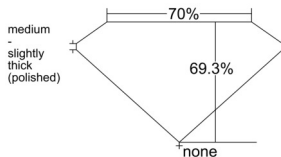

GIA®

FACSIMILE

GIA REPORT 6555391192

Verify this report at GIA.edu

GIA NATURAL DIAMOND DOSSIER®

June 01, 2026
GIA Report Number 6555391192
Shape and Cutting Style ..... **Square Modified Brilliant**
Measurements ..... 3.73 x 3.70 x 2.56 mm

GRADING RESULTS

Carat Weight ..... 0.30 carat
Color Grade ..... E
Clarity Grade VS1

ADDITIONAL GRADING INFORMATION

Polish ..... Excellent
Symmetry ..... Very Good
Fluorescence ..... None
Clarity Characteristics..... **Feather, Needle, Pinpoint**
Inscription(s): GIA 6555391192

PROPORTIONS

Profile not to actual proportions

GRADING SCALES

GIA COLOR SCALE		GIA CLARITY SCALE			
COLORLESS	D	VERY VERY SLIGHTLY INCLUDED	FLAWLESS		
	E		INTERNALLY FLAWLESS		
	F		VVS₁		
	NEAR COLORLESS	G	VERY SLIGHTLY INCLUDED	VVS₂	
		H		VS₁	
		FAINT	I	SLIGHTLY INCLUDED	VS₂
			J		SI₁
			K		SI₂
	LIGHT	L	INCLUDED	I₁	
		M		I₂	
N		I₃			
O					
P					
Q					
R					
S					
T					
U					
V					
W					
X					
Y					
Z