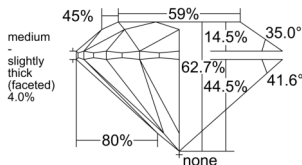

GIA®

FACSIMILE

GIA REPORT 6555377831

Verify this report at GIA.edu

GIA NATURAL DIAMOND DOSSIER®

June 01, 2026
GIA Report Number 6555377831
Shape and Cutting Style ..... Round Brilliant
Measurements ..... 5.44 - 5.47 x 3.42 mm

GRADING RESULTS

Carat Weight ..... 0.63 carat
Color Grade ..... H
Clarity Grade VS1
Cut Grade ..... Excellent

ADDITIONAL GRADING INFORMATION

Polish ..... Excellent
Symmetry ..... Excellent
Fluorescence ..... None
Clarity Characteristics ..... Cloud, Pinpoint
Inscription(s): GIA 6555377831

PROPORTIONS

Profile to actual proportions