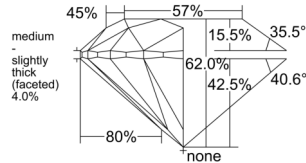

GIA®

FACSIMILE

GIA REPORT 6555374784

Verify this report at GIA.edu

GIA NATURAL DIAMOND DOSSIER®

May 29, 2026
GIA Report Number 6555374784
Shape and Cutting Style ..... Round Brilliant
Measurements ..... 6.15 - 6.18 x 3.82 mm

GRADING RESULTS

Carat Weight ..... 0.90 carat
Color Grade ..... E
Clarity Grade VS2
Cut Grade ..... Excellent

ADDITIONAL GRADING INFORMATION

Polish ..... Excellent
Symmetry ..... Excellent
Fluorescence ..... Medium Blue
Clarity Characteristics ..... Crystal, Feather
Inscription(s): GIA 6555374784

PROPORTIONS

Profile to actual proportions

GRADING SCALES

GIA COLOR SCALE	GIA CLARITY SCALE	GIA CUT SCALE	
D	FLAWLESS	EXCELLENT	
E	INTERNALLY FLAWLESS		
F		VVS₁	VERY GOOD
G	VVS₂		
H	VS₁	GOOD	
I	VS₂		
J	SI₁	FAIR	
K	SI₂		
L	I₁	POOR	
M			
N			
O	I₂		
P			
Q			
R	I₃		
S			
T			
U			
V			
W			
X			
Y			
Z