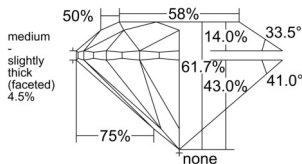

GIA®

FACSIMILE

GIA REPORT 6555374651

Verify this report at GIA.edu

GIA NATURAL DIAMOND DOSSIER®

May 29, 2026
GIA Report Number 6555374651
Shape and Cutting Style ..... Round Brilliant
Measurements ..... 6.17 - 6.21 x 3.82 mm

GRADING RESULTS

Carat Weight ..... 0.91 carat
Color Grade ..... G
Clarity Grade VS1
Cut Grade ..... Excellent

ADDITIONAL GRADING INFORMATION

Polish ..... Excellent
Symmetry ..... Excellent
Fluorescence ..... Faint
Clarity Characteristics..... Crystal, Needle, Pinpoint
Inscription(s): GIA 6555374651

PROPORTIONS

Profile to actual proportions

GRADING SCALES

GIA COLOR SCALE

COLORESS	D
	E
	F
	G
	H
	I
NEAR COLORESS	J
	K
	L
FAIN	M
	N
	O
	P
VERY LIGHT	Q
	R
	S
	T
	U
	V
	W
	X
	Y
LIGHT	Z

GIA CLARITY SCALE

VERY VERY SLIGHTLY INCLUDED	FLAWLESS
	INTERNALLY FLAWLESS
VERY SLIGHTLY INCLUDED	VVS₁
	VVS₂
SLIGHTLY INCLUDED	VS₁
	VS₂
INCLUDED	SI₁
	SI₂
	I₁
	I₂
	I₃

GIA CUT SCALE

EXCELLENT
VERY GOOD
GOOD
FAIR
POOR