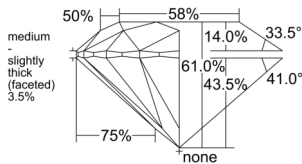

GIA®

FACSIMILE

GIA REPORT 6555357355

Verify this report at GIA.edu

GIA NATURAL DIAMOND DOSSIER®

May 27, 2026
GIA Report Number 6555357355
Shape and Cutting Style ..... Round Brilliant
Measurements ..... 5.14 - 5.17 x 3.15 mm

GRADING RESULTS

Carat Weight ..... 0.51 carat
Color Grade ..... G
Clarity Grade VS2
Cut Grade ..... Excellent

ADDITIONAL GRADING INFORMATION

Polish ..... Excellent
Symmetry ..... Excellent
Fluorescence ..... Strong Blue
Clarity Characteristics ..... Crystal
Inscription(s): GIA 6555357355

PROPORTIONS

Profile to actual proportions

GRADING SCALES

GIA COLOR SCALE	GIA CLARITY SCALE	GIA CUT SCALE	
D	FLAWLESS	EXCELLENT	
E	INTERNALLY FLAWLESS		
F		VVS₁	VERY GOOD
G	VVS₂		
H	VS₁	GOOD	
I	VS₂		
J	SI₁	FAIR	
K	SI₂		
L	I₁	POOR	
M	I₂		
N	I₃		
O			
P			
Q			
R			
S			
T			
U			
V			
W			
X			
Y			
Z