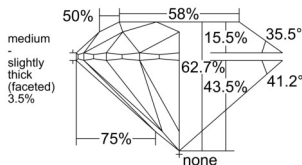

GIA®

FACSIMILE

GIA REPORT 6555357268

Verify this report at GIA.edu

GIA NATURAL DIAMOND DOSSIER®

May 27, 2026
GIA Report Number 6555357268
Shape and Cutting Style ..... Round Brilliant
Measurements ..... 5.77 - 5.80 x 3.63 mm

GRADING RESULTS

Carat Weight ..... 0.75 carat
Color Grade ..... K
Clarity Grade VS2
Cut Grade ..... Excellent

ADDITIONAL GRADING INFORMATION

Polish ..... Excellent
Symmetry ..... Excellent
Fluorescence ..... Faint
Clarity Characteristics ..... Crystal
Inscription(s): GIA 6555357268

PROPORTIONS

GRADING SCALES

GIA COLOR SCALE	GIA CLARITY SCALE	GIA CUT SCALE	
D	FLAWLESS	EXCELLENT	
E	INTERNALLY FLAWLESS		
F		VVS₁	VERY GOOD
G	VVS₂		
H	VS₁	GOOD	
I	VS₂		
J	SI₁	FAIR	
K	SI₂		
L	I₁	POOR	
M	I₂		
N	I₃		
O			
P			
Q			
R			
S			
T			
U			
V			
W			
X			
Y			
Z