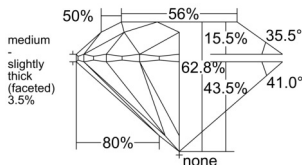

GIA®

FACSIMILE

GIA REPORT 6555357224

Verify this report at GIA.edu

GIA NATURAL DIAMOND DOSSIER®

May 27, 2026
GIA Report Number 6555357224
Shape and Cutting Style ..... Round Brilliant
Measurements ..... 5.10 - 5.12 x 3.21 mm

GRADING RESULTS

Carat Weight ..... 0.51 carat
Color Grade ..... E
Clarity Grade S11
Cut Grade ..... Excellent

ADDITIONAL GRADING INFORMATION

Polish ..... Excellent
Symmetry ..... Excellent
Fluorescence ..... None
Clarity Characteristics ..... Cloud, Crystal
Inscription(s): GIA 6555357224

PROPORTIONS

GRADING SCALES

GIA COLOR SCALE

COLORED	D
	E
	F
	G
	H
	I
	J
NEAR COLORLESS	K
	L
FAIN	M
	N
	O
	P
	Q
	R
	S
	T
	U
	V
	W
	X
	Y
LIGHT	Z

GIA CLARITY SCALE

FLAWLESS	INTERNAL FLAWLESS	
		FLAWLESS
VERY VERY SLIGHTLY INCLUDED	VVS₁	
	VVS₂	
VERY SLIGHTLY INCLUDED	VS₁	
	VS₂	
SLIGHTLY INCLUDED	SI₁	
	SI₂	
INCLUDED	I₁	
	I₂	
	I₃	

GIA CUT SCALE

EXCELLENT
VERY GOOD
GOOD
FAIR
POOR