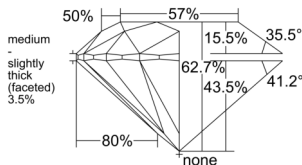

GIA®

FACSIMILE

GIA REPORT 6555356791

Verify this report at GIA.edu

GIA NATURAL DIAMOND DOSSIER®

May 27, 2026
GIA Report Number 6555356791
Shape and Cutting Style ..... Round Brilliant
Measurements ..... 5.23 - 5.25 x 3.29 mm

GRADING RESULTS

Carat Weight ..... 0.55 carat
Color Grade ..... E
Clarity Grade S11
Cut Grade ..... Excellent

ADDITIONAL GRADING INFORMATION

Polish ..... Excellent
Symmetry ..... Excellent
Fluorescence ..... None
Clarity Characteristics ..... Crystal
Inscription(s): GIA 6555356791

PROPORTIONS

GRADING SCALES

GIA COLOR SCALE	GIA CLARITY SCALE	GIA CUT SCALE	
D	FLAWLESS	EXCELLENT	
E	INTERNALLY FLAWLESS		
F		VVS₁	VERY GOOD
G	VVS₂		
H	VS₁	GOOD	
I	VS₂		
J	S1₁	FAIR	
K	S1₂		
L	I₁	POOR	
M	I₂		
N	I₃		
O			
P			
Q			
R			
S			
T			
U			
V			
W			
X			
Y			
Z