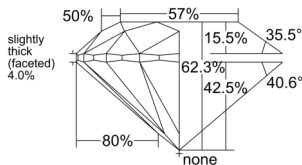

GIA®

FACSIMILE

GIA REPORT 6555340816

Verify this report at GIA.edu

GIA NATURAL DIAMOND DOSSIER®

May 25, 2026
GIA Report Number 6555340816
Shape and Cutting Style ..... Round Brilliant
Measurements ..... 5.88 - 5.92 x 3.68 mm

GRADING RESULTS

Carat Weight ..... 0.80 carat
Color Grade ..... G
Clarity Grade VVS1
Cut Grade ..... Excellent

ADDITIONAL GRADING INFORMATION

Polish ..... Excellent
Symmetry ..... Excellent
Fluorescence ..... Strong Blue
Clarity Characteristics ..... Pinpoint, Feather
Inscription(s): GIA 6555340816

PROPORTIONS

Profile to actual proportions