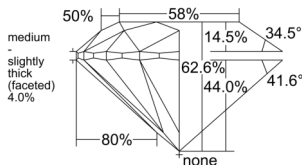

GIA®

FACSIMILE

GIA REPORT 6555340111

Verify this report at GIA.edu

GIA NATURAL DIAMOND DOSSIER®

May 25, 2026
GIA Report Number 6555340111
Shape and Cutting Style ..... Round Brilliant
Measurements ..... 5.90 - 5.95 x 3.71 mm

GRADING RESULTS

Carat Weight ..... 0.80 carat
Color Grade ..... D
Clarity Grade VS1
Cut Grade ..... Excellent

ADDITIONAL GRADING INFORMATION

Polish ..... Excellent
Symmetry ..... Excellent
Fluorescence ..... None
Clarity Characteristics ..... Cloud, Pinpoint
Inscription(s): GIA 6555340111

PROPORTIONS

Profile to actual proportions