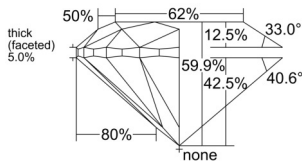

GIA®

FACSIMILE

GIA REPORT 6555332865

Verify this report at GIA.edu

GIA NATURAL DIAMOND DOSSIER®

May 28, 2026
GIA Report Number 6555332865
Shape and Cutting Style ..... Round Brilliant
Measurements ..... 5.10 - 5.12 x 3.06 mm

GRADING RESULTS

Carat Weight ..... 0.50 carat
Color Grade ..... E
Clarity Grade S11
Cut Grade ..... Very Good

ADDITIONAL GRADING INFORMATION

Polish ..... Excellent
Symmetry ..... Excellent
Fluorescence ..... Medium Blue
Clarity Characteristics ..... Crystal
Inscription(s): GIA 6555332865

PROPORTIONS

Profile to actual proportions

GRADING SCALES

GIA COLOR SCALE	GIA CLARITY SCALE	GIA CUT SCALE	
D	FLAWLESS	EXCELLENT	
E	INTERNALLY FLAWLESS		
F		VVS₁	VERY GOOD
G	VVS₂		
H	VS₁	GOOD	
I	VS₂		
J	S1₁	FAIR	
K	S1₂		
L	I₁	POOR	
M	I₂		
N	I₃		
O			
P			
Q			
R			
S			
T			
U			
V			
W			
X			
Y			
Z