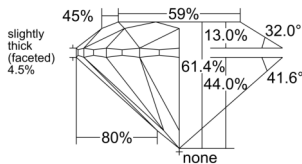

GIA®

FACSIMILE

GIA REPORT 6555321775

Verify this report at GIA.edu

GIA NATURAL DIAMOND DOSSIER®

May 22, 2026
GIA Report Number 6555321775
Shape and Cutting Style ..... Round Brilliant
Measurements ..... 4.34 - 4.36 x 2.67 mm

GRADING RESULTS

Carat Weight ..... 0.31 carat
Color Grade ..... D
Clarity Grade VVS1
Cut Grade ..... Excellent

ADDITIONAL GRADING INFORMATION

Polish ..... Excellent
Symmetry ..... Excellent
Fluorescence ..... Strong Blue
Clarity Characteristics ..... Pinpoint
Inscription(s): GIA 6555321775

PROPORTIONS

Profile to actual proportions

GRADING SCALES

GIA COLOR SCALE	GIA CLARITY SCALE	GIA CUT SCALE	
D	FLAWLESS	EXCELLENT	
E	INTERNALLY FLAWLESS		
F		VVS₁	VERY GOOD
G	VVS₂		
H	VS₁	GOOD	
I	VS₂		
J	SI₁	FAIR	
K	SI₂		
L	I₁	POOR	
M	I₂		
N	I₃		
O			
P			
Q			
R			
S			
T			
U			
V			
W			
X			
Y			
Z