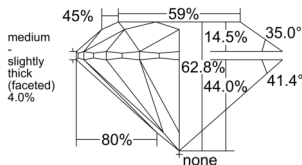

GIA®

FACSIMILE

GIA REPORT 6555320658

Verify this report at GIA.edu

GIA NATURAL DIAMOND DOSSIER®

May 22, 2026
GIA Report Number 6555320658
Shape and Cutting Style ..... Round Brilliant
Measurements ..... 5.46 - 5.50 x 3.44 mm

GRADING RESULTS

Carat Weight ..... 0.64 carat
Color Grade ..... J
Clarity Grade VS1
Cut Grade ..... Excellent

ADDITIONAL GRADING INFORMATION

Polish ..... Excellent
Symmetry ..... Excellent
Fluorescence ..... Strong Blue
Clarity Characteristics..... Crystal, Pinpoint
Inscription(s): GIA 6555320658

PROPORTIONS

Profile to actual proportions