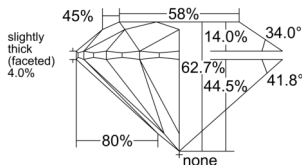

GIA®

FACSIMILE

GIA REPORT 6555318836

Verify this report at GIA.edu

GIA NATURAL DIAMOND DOSSIER®

May 22, 2026
GIA Report Number 6555318836
Shape and Cutting Style ..... Round Brilliant
Measurements ..... 5.64 - 5.68 x 3.55 mm

GRADING RESULTS

Carat Weight ..... 0.70 carat
Color Grade ..... E
Clarity Grade VVS1
Cut Grade ..... Excellent

ADDITIONAL GRADING INFORMATION

Polish ..... Excellent
Symmetry ..... Excellent
Fluorescence ..... Medium Blue
Clarity Characteristics ..... Pinpoint, Feather
Inscription(s): GIA 6555318836

PROPORTIONS

Profile to actual proportions