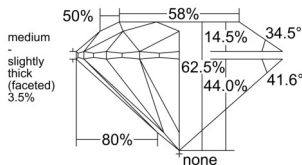

GIA®

FACSIMILE

GIA REPORT 6555317182

Verify this report at GIA.edu

GIA NATURAL DIAMOND DOSSIER®

May 22, 2026
GIA Report Number 6555317182
Shape and Cutting Style ..... Round Brilliant
Measurements ..... 5.39 - 5.42 x 3.38 mm

GRADING RESULTS

Carat Weight ..... 0.60 carat
Color Grade ..... M
Clarity Grade VS2
Cut Grade ..... Excellent

ADDITIONAL GRADING INFORMATION

Polish ..... Excellent
Symmetry ..... Excellent
Fluorescence ..... Faint
Clarity Characteristics ..... Crystal, Cloud
Inscription(s): GIA 6555317182

PROPORTIONS

Profile to actual proportions

GRADING SCALES

GIA COLOR SCALE	GIA CLARITY SCALE	GIA CUT SCALE	
D	FLAWLESS	EXCELLENT	
E	INTERNALLY FLAWLESS		
F		VVS₁	VERY GOOD
G	VVS₂		
H	VS₁	GOOD	
I	VS₂		
J	SI₁	FAIR	
K	SI₂		
L	I₁	POOR	
M	I₂		
N	I₃		
O			
P			
Q			
R			
S			
T			
U			
V			
W			
X			
Y			
Z