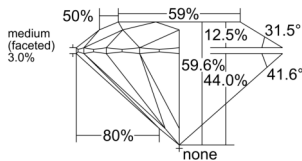

GIA®

FACSIMILE

GIA REPORT 6555316323

Verify this report at GIA.edu

GIA NATURAL DIAMOND DOSSIER®

May 22, 2026
GIA Report Number 6555316323
Shape and Cutting Style ..... Round Brilliant
Measurements ..... 5.23 - 5.26 x 3.13 mm

GRADING RESULTS

Carat Weight ..... 0.51 carat
Color Grade ..... F
Clarity Grade VS1
Cut Grade ..... Excellent

ADDITIONAL GRADING INFORMATION

Polish ..... Excellent
Symmetry ..... Excellent
Fluorescence ..... Medium Blue
Clarity Characteristics ..... Knot, Pinpoint
Inscription(s): GIA 6555316323

PROPORTIONS

Profile to actual proportions

GRADING SCALES

GIA COLOR SCALE		GIA CLARITY SCALE		GIA CUT SCALE	
COLORLESS	D	FLAWLESS	VERY VERY SLIGHTLY INCLUDED	EXCELLENT	
	E				
	F	INTERNALLY FLAWLESS			
	G				
	NEAR COLORLESS	H		VVS₁	VERY GOOD
		I		VVS₂	
	FAINT	J		VS₁	GOOD
		K			
		L		VS₂	
		M			
VERY LIGHT		N	SI₁	FAIR	
		O			
		P	SI₂		
		R			
LIGHT	S	I₁	POOR		
	T				
	U				
	V	I₂			
	W				
	X				
Y	I₃				
Z