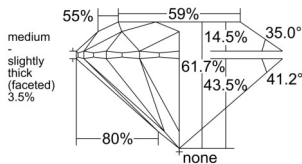

GIA®

FACSIMILE

GIA REPORT 6555312821

Verify this report at GIA.edu

GIA NATURAL DIAMOND DOSSIER®

May 21, 2026
GIA Report Number 6555312821
Shape and Cutting Style ..... Round Brilliant
Measurements ..... 5.82 - 5.86 x 3.61 mm

GRADING RESULTS

Carat Weight ..... 0.76 carat
Color Grade ..... D
Clarity Grade VS2
Cut Grade ..... Excellent

ADDITIONAL GRADING INFORMATION

Polish ..... Excellent
Symmetry ..... Excellent
Fluorescence ..... Medium Blue
Clarity Characteristics ..... Crystal
Inscription(s): GIA 6555312821

PROPORTIONS

Profile to actual proportions