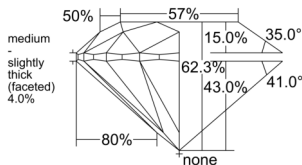

GIA®

FACSIMILE

GIA REPORT 6555312818

Verify this report at GIA.edu

GIA NATURAL DIAMOND DOSSIER®

May 21, 2026
GIA Report Number 6555312818
Shape and Cutting Style ..... Round Brilliant
Measurements ..... 5.30 - 5.34 x 3.31 mm

GRADING RESULTS

Carat Weight ..... 0.58 carat
Color Grade ..... E
Clarity Grade S11
Cut Grade ..... Excellent

ADDITIONAL GRADING INFORMATION

Polish ..... Excellent
Symmetry ..... Excellent
Fluorescence ..... None
Clarity Characteristics..... Cloud, Crystal, Feather
Inscription(s): GIA 6555312818

PROPORTIONS

GRADING SCALES

GIA COLOR SCALE

COLOREDNESS	D
	E
	F
	G
	H
	I
	J
NEAR COLORLESS	K
	L
Faint	M
	N
	O
	P
	Q
Very Light	R
	S
	T
	U
	V
	W
	X
	Y
Light	Z

GIA CLARITY SCALE

FLAWLESS	INTERNAL FLAWLESS	
		FLAWLESS
VERY VERY SLIGHTLY INCLUDED	VERY SLIGHTLY INCLUDED	
		VVS₁
	VVS₂	
SLIGHTLY INCLUDED	INCLUDED	
		VS₁
	VS₂	
	SI₁	
	SI₂	
	I₁	
	I₂	
	I₃	

GIA CUT SCALE

EXCELLENT
VERY GOOD
GOOD
FAIR
POOR