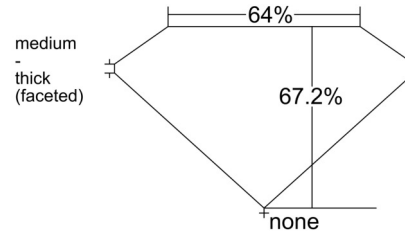

PROPORTIONS

Profile not to actual proportions