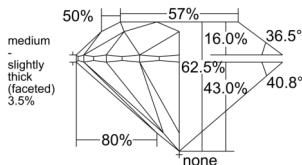

GIA®

FACSIMILE

GIA REPORT 6555296418

Verify this report at GIA.edu

GIA NATURAL DIAMOND DOSSIER®

May 21, 2026
GIA Report Number 6555296418
Shape and Cutting Style ..... Round Brilliant
Measurements ..... 5.64 - 5.66 x 3.53 mm

GRADING RESULTS

Carat Weight ..... 0.70 carat
Color Grade ..... M
Clarity Grade VS1
Cut Grade ..... Excellent

ADDITIONAL GRADING INFORMATION

Polish ..... Excellent
Symmetry ..... Excellent
Fluorescence ..... None
Clarity Characteristics ..... Feather, Cloud, Pinpoint
Inscription(s): GIA 6555296418

PROPORTIONS

Profile to actual proportions

GRADING SCALES

GIA COLOR SCALE	GIA CLARITY SCALE	GIA CUT SCALE
COLOURLESS	FLAWLESS	EXCELLENT
D	INTERNALLY FLAWLESS	
E	VVS₁	VERY GOOD
F		
G	VVS₂	
H	VS₁	GOOD
I		
J	VS₂	
K	SI₁	FAIR
L		
M	SI₂	
N	I₁	POOR
O		
P	I₂	
Q	I₃	
R		
S		
T		
U		
V		
W		
X		
Y		
Z