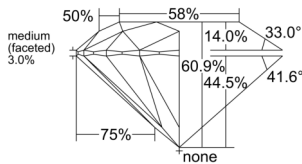

GIA®

FACSIMILE

GIA REPORT 6555292508

Verify this report at GIA.edu

GIA NATURAL DIAMOND DOSSIER®

May 19, 2026
GIA Report Number 6555292508
Shape and Cutting Style ..... Round Brilliant
Measurements ..... 4.79 - 4.82 x 2.93 mm

GRADING RESULTS

Carat Weight ..... 0.40 carat
Color Grade ..... E
Clarity Grade VS1
Cut Grade ..... Excellent

ADDITIONAL GRADING INFORMATION

Polish ..... Excellent
Symmetry ..... Excellent
Fluorescence ..... Medium Blue
Clarity Characteristics..... Crystal, Cloud, Needle, Pinpoint
Inscription(s): GIA 6555292508

PROPORTIONS

Profile to actual proportions

GRADING SCALES

GIA COLOR SCALE	GIA CLARITY SCALE	GIA CUT SCALE	
D	FLAWLESS	EXCELLENT	
E	INTERNALLY FLAWLESS		
F		VVS₁	VERY GOOD
G	VVS₂		
H	VS₁	GOOD	
I	VS₂		
J	SI₁	FAIR	
K	SI₂		
L	I₁	POOR	
M			
N			
O	I₂		
P			
Q	I₃		
R			
S			
T			
U			
V			
W			
X			
Y			
Z