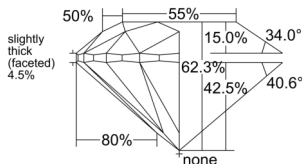

GIA®

FACSIMILE

GIA REPORT 6555292041

Verify this report at GIA.edu

GIA NATURAL DIAMOND DOSSIER®

May 20, 2026
GIA Report Number 6555292041
Shape and Cutting Style ..... Round Brilliant
Measurements ..... 5.21 - 5.24 x 3.25 mm

GRADING RESULTS

Carat Weight ..... 0.55 carat
Color Grade L
Clarity Grade VVS1
Cut Grade ..... Excellent

ADDITIONAL GRADING INFORMATION

Polish ..... Excellent
Symmetry ..... Excellent
Fluorescence ..... Faint
Clarity Characteristics ..... Pinpoint, Feather
Inscription(s): GIA 6555292041

PROPORTIONS

Profile to actual proportions