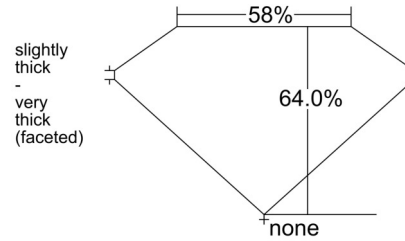

**GIA NATURAL DIAMOND GRADING REPORT**

May 20, 2026  
 GIA Report Number ..... 6555291072  
 Shape and Cutting Style ..... Pear Brilliant  
 Measurements ..... 8.74 x 5.39 x 3.45 mm

**GRADING RESULTS**

Carat Weight ..... 1.00 carat  
 Color Grade ..... I  
 Clarity Grade ..... VVS2

Profile not to actual proportions

**CLARITY CHARACTERISTICS**

**KEY TO SYMBOLS\***
 Feather

**GRADING SCALES**

GIA COLOR SCALE		GIA CLARITY SCALE	
COLOURLESS	D	VERY VERY SLIGHTLY INCLUDED	FLAWLESS
	E		INTERNALLY FLAWLESS
	F		VVS <sub>1</sub>
NEAR COLOURLESS	G	VERY SLIGHTLY INCLUDED	VVS <sub>2</sub>
	H		VS <sub>1</sub>
	I		VS <sub>2</sub>
FANT	J	SLIGHTLY INCLUDED	SI <sub>1</sub>
	K		SI <sub>2</sub>
	L		I <sub>1</sub>
VERY LIGHT	M	INCLUDED	I <sub>2</sub>
	N		I <sub>3</sub>
	O		
LIGHT	P		
	Q		
	R		
	S		
	T		
	U		
	V		
W			
X			
Y			
Z			