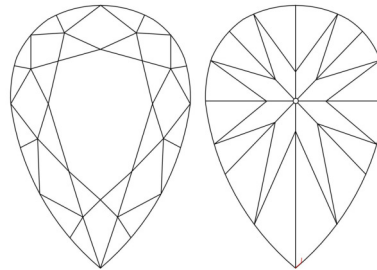

**GIA NATURAL DIAMOND GRADING REPORT**

May 20, 2026  
 GIA Report Number ..... 6555291072  
 Shape and Cutting Style ..... Pear Brilliant  
 Measurements ..... 8.74 x 5.39 x 3.45 mm

**GRADING RESULTS**

Carat Weight ..... 1.00 carat  
 Color Grade ..... I  
 Clarity Grade ..... VVS2

**ADDITIONAL GRADING INFORMATION**

Polish ..... Very Good  
 Symmetry ..... Very Good  
 Fluorescence ..... None  
 Inscription(s): GIA 6555291072  
**Comments:** Surface graining is not shown.

**PROPORTIONS**

Profile not to actual proportions

**CLARITY CHARACTERISTICS**

**KEY TO SYMBOLS\***
 Feather

**GRADING SCALES**

GIA COLOR SCALE		GIA CLARITY SCALE	
COLOURLESS	D	VERY VERY SLIGHTLY INCLUDED	FLAWLESS
	E		INTERNALLY FLAWLESS
	F		VVS <sub>1</sub>
NEAR COLOURLESS	G	VERY SLIGHTLY INCLUDED	VVS <sub>2</sub>
	H		VS <sub>1</sub>
	I		VS <sub>2</sub>
FANT	J	SLIGHTLY INCLUDED	SI <sub>1</sub>
	K		SI <sub>2</sub>
	L		I <sub>1</sub>
VERY LIGHT	M	INCLUDED	I <sub>2</sub>
	N		I <sub>3</sub>
	O		
LIGHT	P		
	Q		
	R		
	S		
	T		
	U		
	V		
W			
X			
Y			
Z			

THE SECURITY FEATURES IN THIS DOCUMENT, INCLUDING THE HOLOGRAM, SECURITY SCREEN AND MICROPRINT LINES, IN ADDITION TO THOSE NOT LISTED, EXCEED DOCUMENT SECURITY INDUSTRY GUIDELINES.

\* Red symbols denote internal characteristics (inclusions). Green or black symbols denote external characteristics (blemishes). Diagram is an approximate representation of the diamond, and symbols shown indicate type, position, and approximate size of clarity characteristics. All clarity characteristics may not be shown. Details of finish are not shown.