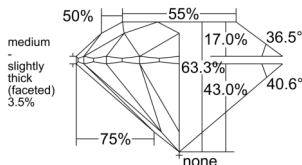

GIA®

FACSIMILE

GIA REPORT 6555289199

Verify this report at GIA.edu

GIA NATURAL DIAMOND DOSSIER®

May 19, 2026
GIA Report Number 6555289199
Shape and Cutting Style ..... Round Brilliant
Measurements ..... 6.10 - 6.14 x 3.87 mm

GRADING RESULTS

Carat Weight ..... 0.90 carat
Color Grade ..... F
Clarity Grade S11
Cut Grade ..... Excellent

ADDITIONAL GRADING INFORMATION

Polish ..... Excellent
Symmetry ..... Excellent
Fluorescence ..... None
Clarity Characteristics ..... Crystal, Feather
Inscription(s): GIA 6555289199

PROPORTIONS

Profile to actual proportions