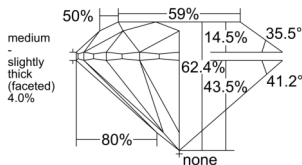

GIA®

FACSIMILE

GIA REPORT 6555287588

Verify this report at GIA.edu

GIA NATURAL DIAMOND DOSSIER®

May 19, 2026
GIA Report Number 6555287588
Shape and Cutting Style ..... Round Brilliant
Measurements ..... 5.63 - 5.67 x 3.52 mm

GRADING RESULTS

Carat Weight ..... 0.70 carat
Color Grade ..... F
Clarity Grade S11
Cut Grade ..... Excellent

ADDITIONAL GRADING INFORMATION

Polish ..... Excellent
Symmetry ..... Excellent
Fluorescence ..... None
Clarity Characteristics ..... Crystal, Cloud
Inscription(s): GIA 6555287588

PROPORTIONS

GRADING SCALES

GIA COLOR SCALE	GIA CLARITY SCALE	GIA CUT SCALE	
D	FLAWLESS	EXCELLENT	
E	INTERNALLY FLAWLESS		
F		VVS₁	VERY GOOD
G	VVS₂		
H	VS₁	GOOD	
I	VS₂		
J	S1₁	FAIR	
K	S1₂		
L	I₁	POOR	
M	I₂		
N	I₃		
O			
P			
Q			
R			
S			
T			
U			
V			
W			
X			
Y			
Z