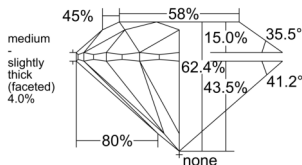

GIA®

FACSIMILE

GIA REPORT 6555279394

Verify this report at GIA.edu

GIA NATURAL DIAMOND DOSSIER®

May 19, 2026
GIA Report Number 6555279394
Shape and Cutting Style ..... Round Brilliant
Measurements ..... 5.05 - 5.07 x 3.16 mm

GRADING RESULTS

Carat Weight ..... 0.50 carat
Color Grade ..... D
Clarity Grade VVS2
Cut Grade ..... Excellent

ADDITIONAL GRADING INFORMATION

Polish ..... Excellent
Symmetry ..... Excellent
Fluorescence ..... Medium Blue
Clarity Characteristics ..... Pinpoint
Inscription(s): GIA 6555279394

PROPORTIONS

GRADING SCALES

GIA COLOR SCALE	GIA CLARITY SCALE	GIA CUT SCALE	
D	FLAWLESS	EXCELLENT	
E	INTERNALLY FLAWLESS		
F		VVS₁	VERY GOOD
G	VVS₂		
H	VS₁	GOOD	
I	VS₂		
J	SI₁	FAIR	
K	SI₂		
L	I₁	POOR	
M	I₂		
N	I₃		
O			
P			
Q			
R			
S			
T			
U			
V			
W			
X			
Y			
Z