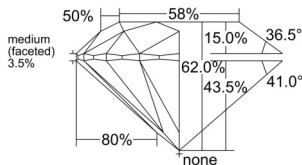

GIA®

FACSIMILE

GIA REPORT 6555273948

Verify this report at GIA.edu

GIA NATURAL DIAMOND DOSSIER®

May 19, 2026
GIA Report Number 6555273948
Shape and Cutting Style ..... Round Brilliant
Measurements ..... 5.80 - 5.81 x 3.60 mm

GRADING RESULTS

Carat Weight ..... 0.75 carat
Color Grade ..... K
Clarity Grade VVS2
Cut Grade ..... Excellent

ADDITIONAL GRADING INFORMATION

Polish ..... Excellent
Symmetry ..... Excellent
Fluorescence ..... None
Clarity Characteristics ..... Pinpoint, Needle
Inscription(s): GIA 6555273948

PROPORTIONS

Profile to actual proportions

GRADING SCALES

GIA COLOR SCALE	GIA CLARITY SCALE	GIA CUT SCALE
Colorless	Flawless	Excellent
Near Colorless	Internally Flawless	
Faint	VVS₁	Very Good
Very Light	VVS₂	
Light	VS₁	Good
	VS₂	
	SI₁	Fair
	SI₂	
	I₁	Poor
	I₂	
	I₃