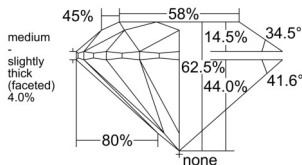

GIA®

FACSIMILE

GIA REPORT 6555271590

Verify this report at GIA.edu

GIA NATURAL DIAMOND DOSSIER®

May 18, 2026
GIA Report Number 6555271590
Shape and Cutting Style ..... Round Brilliant
Measurements ..... 5.07 - 5.09 x 3.18 mm

GRADING RESULTS

Carat Weight ..... 0.50 carat
Color Grade L
Clarity Grade VS1
Cut Grade ..... Excellent

ADDITIONAL GRADING INFORMATION

Polish ..... Excellent
Symmetry ..... Excellent
Fluorescence ..... None
Clarity Characteristics ..... Cloud, Needle
Inscription(s): GIA 6555271590

PROPORTIONS

Profile to actual proportions

GRADING SCALES

GIA COLOR SCALE	GIA CLARITY SCALE	GIA CUT SCALE	
D	FLAWLESS	EXCELLENT	
E	INTERNALLY FLAWLESS		
F		VVS₁	VERY GOOD
G	VVS₂		
H	VS₁	GOOD	
I	VS₂		
J	SI₁	FAIR	
K	SI₂		
L	I₁	POOR	
M			
N			
O	I₂		
P			
Q			
R	I₃		
S			
T			
U			
V			
W			
X			
Y			
Z