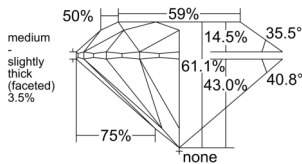

GIA®

FACSIMILE

GIA REPORT 6555271419

Verify this report at GIA.edu

GIA NATURAL DIAMOND DOSSIER®

May 19, 2026
GIA Report Number 6555271419
Shape and Cutting Style ..... Round Brilliant
Measurements ..... 5.08 - 5.11 x 3.12 mm

GRADING RESULTS

Carat Weight ..... 0.50 carat
Color Grade L
Clarity Grade VVS2
Cut Grade ..... Excellent

ADDITIONAL GRADING INFORMATION

Polish ..... Excellent
Symmetry ..... Excellent
Fluorescence ..... Faint
Clarity Characteristics ..... Feather, Pinpoint
Inscription(s): GIA 6555271419

PROPORTIONS

Profile to actual proportions

GRADING SCALES

GIA COLOR SCALE

COLORLESS	D
	E
	F
	G
	H
	I
	J
NEAR COLORLESS	K
	L
Faint	M
	N
	O
	P
	Q
	R
	S
	T
	U
	V
	W
	X
	Y
LIGHT	Z

GIA CLARITY SCALE

FLAWLESS	INTERNAL FLAWLESS	
		FLAWLESS
VERY VERY SLIGHTLY INCLUDED	VVS₁	
	VVS₂	
VERY SLIGHTLY INCLUDED	VS₁	
	VS₂	
SLIGHTLY INCLUDED	SI₁	
	SI₂	
INCLUDED	I₁	
	I₂	
	I₃	

GIA CUT SCALE

EXCELLENT	
	VERY GOOD
GOOD	
FAIR	
POOR