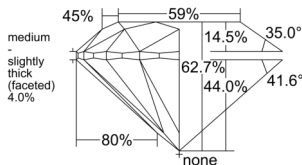

GIA®

FACSIMILE

GIA REPORT 6555268524

Verify this report at GIA.edu

GIA NATURAL DIAMOND DOSSIER®

May 16, 2026
GIA Report Number 6555268524
Shape and Cutting Style ..... Round Brilliant
Measurements ..... 5.07 - 5.10 x 3.19 mm

GRADING RESULTS

Carat Weight ..... 0.51 carat
Color Grade ..... D
Clarity Grade VVS1
Cut Grade ..... Excellent

ADDITIONAL GRADING INFORMATION

Polish ..... Excellent
Symmetry ..... Excellent
Fluorescence ..... Medium Blue
Clarity Characteristics ..... Pinpoint, Feather
Inscription(s): GIA 6555268524

PROPORTIONS

Profile to actual proportions