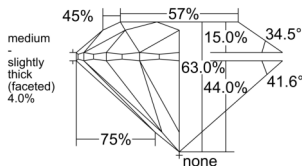

GIA®

FACSIMILE

GIA REPORT 6555257992

Verify this report at GIA.edu

GIA NATURAL DIAMOND DOSSIER®

May 16, 2026
GIA Report Number 6555257992
Shape and Cutting Style ..... Round Brilliant
Measurements ..... 5.05 - 5.08 x 3.19 mm

GRADING RESULTS

Carat Weight ..... 0.50 carat
Color Grade L
Clarity Grade S11
Cut Grade ..... Excellent

ADDITIONAL GRADING INFORMATION

Polish ..... Excellent
Symmetry ..... Excellent
Fluorescence ..... Faint
Clarity Characteristics ..... Feather, Crystal
Inscription(s): GIA 6555257992

PROPORTIONS

Profile to actual proportions