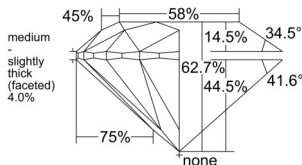

GIA®

FACSIMILE

GIA REPORT 6555257251

Verify this report at GIA.edu

GIA NATURAL DIAMOND DOSSIER®

May 16, 2026
GIA Report Number 6555257251
Shape and Cutting Style ..... Round Brilliant
Measurements ..... 5.38 - 5.41 x 3.38 mm

GRADING RESULTS

Carat Weight ..... 0.60 carat
Color Grade ..... K
Clarity Grade VVS2
Cut Grade ..... Excellent

ADDITIONAL GRADING INFORMATION

Polish ..... Excellent
Symmetry ..... Excellent
Fluorescence ..... Faint
Clarity Characteristics ..... Cloud, Pinpoint
Inscription(s): GIA 6555257251

PROPORTIONS

Profile to actual proportions

GRADING SCALES

GIA COLOR SCALE

COLORLESS	D
	E
	F
	G
	H
	I
	J
NEAR COLORLESS	K
	L
	M
	N
	O
	P
	Q
	R
	S
	T
	U
	V
	W
	X
	Y
LIGHT	Z

GIA CLARITY SCALE

	FLAWLESS
	INTERNALLY FLAWLESS
VERY VERY SLIGHTLY INCLUDED	VVS₁
	VVS₂
VERY SLIGHTLY INCLUDED	VS₁
	VS₂
SLIGHTLY INCLUDED	SI₁
	SI₂
	I₁
	I₂
INCLUDED	I₃

GIA CUT SCALE

	EXCELLENT
	VERY GOOD
	GOOD
	FAIR
	POOR