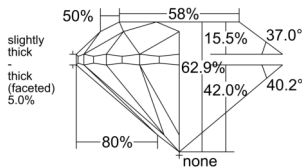

GIA®

FACSIMILE

GIA REPORT 6555256776

Verify this report at GIA.edu

GIA NATURAL DIAMOND DOSSIER®

May 16, 2026
GIA Report Number 6555256776
Shape and Cutting Style ..... Round Brilliant
Measurements ..... 5.29 - 5.32 x 3.34 mm

GRADING RESULTS

Carat Weight ..... 0.60 carat
Color Grade ..... K
Clarity Grade VS1
Cut Grade ..... Very Good

ADDITIONAL GRADING INFORMATION

Polish ..... Excellent
Symmetry ..... Very Good
Fluorescence ..... Faint
Clarity Characteristics..... Indented Natural, Pinpoint
Inscription(s): GIA 6555256776

PROPORTIONS

Profile to actual proportions

GRADING SCALES

GIA COLOR SCALE

COLORLESS	D
	E
	F
	G
	H
	I
	J
NEAR COLORLESS	K
	L
FAIN	M
	N
	O
	P
VERY LIGHT	Q
	R
	S
	T
	U
	V
LIGHT	W
	X
	Y
	Z

GIA CLARITY SCALE

	FLAWLESS
	INTERNALLY FLAWLESS
VERY VERY SLIGHTLY INCLUDED	VVS₁
	VVS₂
VERY SLIGHTLY INCLUDED	VS₁
	VS₂
SLIGHTLY INCLUDED	SI₁
	SI₂
INCLUDED	I₁
	I₂
	I₃

GIA CUT SCALE

	EXCELLENT
	VERY GOOD
	GOOD
	FAIR
	POOR