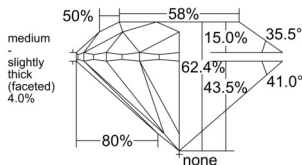

GIA®

FACSIMILE

GIA REPORT 6555253826

Verify this report at GIA.edu

GIA NATURAL DIAMOND DOSSIER®

May 15, 2026
GIA Report Number 6555253826
Shape and Cutting Style ..... Round Brilliant
Measurements ..... 5.37 - 5.40 x 3.36 mm

GRADING RESULTS

Carat Weight ..... 0.60 carat
Color Grade ..... K
Clarity Grade VVS2
Cut Grade ..... Excellent

ADDITIONAL GRADING INFORMATION

Polish ..... Excellent
Symmetry ..... Excellent
Fluorescence ..... Faint
Clarity Characteristics ..... Pinpoint
Inscription(s): GIA 6555253826

PROPORTIONS

GRADING SCALES

GIA COLOR SCALE

COLORLESS	D
	E
	F
	G
	H
	I
	J
NEAR COLORLESS	K
	L
	M
	N
	O
	P
	Q
	R
	S
	T
	U
	V
	W
	X
	Y
LIGHT	Z

GIA CLARITY SCALE

FLAWLESS	INTERNAL FLAWLESS	
		FLAWLESS
VERY VERY SLIGHTLY INCLUDED	VVS₁	
	VVS₂	
VERY SLIGHTLY INCLUDED	VS₁	
	VS₂	
SLIGHTLY INCLUDED	SI₁	
	SI₂	
INCLUDED	I₁	
	I₂	
	I₃	

GIA CUT SCALE

EXCELLENT
VERY GOOD
GOOD
FAIR
POOR