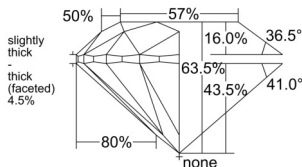

GIA®

FACSIMILE

GIA REPORT 6555253742

Verify this report at GIA.edu

GIA NATURAL DIAMOND DOSSIER®

May 15, 2026
GIA Report Number 6555253742
Shape and Cutting Style ..... Round Brilliant
Measurements ..... 5.60 - 5.63 x 3.57 mm

GRADING RESULTS

Carat Weight ..... 0.70 carat
Color Grade ..... J
Clarity Grade VS1
Cut Grade ..... Very Good

ADDITIONAL GRADING INFORMATION

Polish ..... Excellent
Symmetry ..... Excellent
Fluorescence ..... None
Clarity Characteristics..... Crystal, Feather, Pinpoint
Inscription(s): GIA 6555253742

PROPORTIONS

Profile to actual proportions

GRADING SCALES

GIA COLOR SCALE	GIA CLARITY SCALE	GIA CUT SCALE	
D	FLAWLESS	EXCELLENT	
E	INTERNALLY FLAWLESS		
F		VVS₁	VERY GOOD
G	VVS₂		
H	VS₁	GOOD	
I	VS₂		
J	SI₁	FAIR	
K	SI₂		
L	I₁	POOR	
M			
N			
O	I₂		
P			
Q	I₃		
R			
S			
T			
U			
V			
W			
X			
Y			
Z