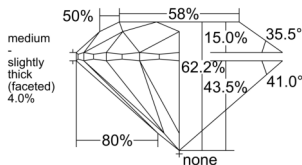

GIA®

FACSIMILE

GIA REPORT 6555253669

Verify this report at GIA.edu

GIA NATURAL DIAMOND DOSSIER®

May 16, 2026
GIA Report Number 6555253669
Shape and Cutting Style ..... Round Brilliant
Measurements ..... 5.38 - 5.40 x 3.35 mm

GRADING RESULTS

Carat Weight ..... 0.60 carat
Color Grade ..... K
Clarity Grade VS1
Cut Grade ..... Excellent

ADDITIONAL GRADING INFORMATION

Polish ..... Very Good
Symmetry ..... Excellent
Fluorescence ..... None
Clarity Characteristics..... Cloud, Feather, Needle, Pinpoint
Inspection(s): GIA 6555253669

PROPORTIONS

GRADING SCALES

GIA COLOR SCALE

COLORLESS	D
	E
	F
	G
	H
	I
	J
NEAR COLORLESS	K
	L
	M
Faint	N
	O
	P
	Q
	R
	S
	T
	U
	V
	W
	X
	Y
LIGHT	Z

GIA CLARITY SCALE

FLAWLESS	INTERNAL FLAWLESS		
		EXCELLENT	
VERY VERY SLIGHTLY INCLUDED	VVS₁	VERY GOOD	
VERY SLIGHTLY INCLUDED	VVS₂		
SLIGHTLY INCLUDED	VS₁	GOOD	
	VS₂		
INCLUDED	SI₁	FAIR	
	SI₂		
	I₁		
I₂	I₃	POOR