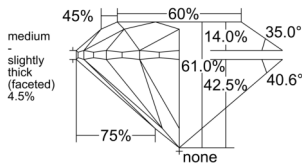

GIA®

FACSIMILE

GIA REPORT 6555250239

Verify this report at GIA.edu

GIA NATURAL DIAMOND DOSSIER®

May 15, 2026
GIA Report Number 6555250239
Shape and Cutting Style ..... Round Brilliant
Measurements ..... 5.06 - 5.08 x 3.09 mm

GRADING RESULTS

Carat Weight ..... 0.50 carat
Color Grade ..... K
Clarity Grade VS1
Cut Grade ..... Excellent

ADDITIONAL GRADING INFORMATION

Polish ..... Excellent
Symmetry ..... Excellent
Fluorescence ..... None
Clarity Characteristics ..... Cloud, Pinpoint
Inscription(s): GIA 6555250239

PROPORTIONS

Profile to actual proportions