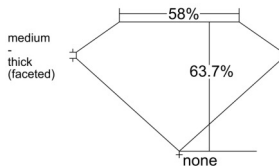

GIA®

FACSIMILE

GIA REPORT 655241524

Verify this report at GIA.edu

GIA NATURAL DIAMOND DOSSIER®

May 13, 2026
GIA Report Number 655241524
Shape and Cutting Style ..... Oval Brilliant
Measurements ..... 5.42 x 3.81 x 2.43 mm

GRADING RESULTS

Carat Weight ..... 0.31 carat
Color Grade ..... E
Clarity Grade VS2

ADDITIONAL GRADING INFORMATION

Polish ..... Excellent
Symmetry ..... Very Good
Fluorescence ..... None
Clarity Characteristics ..... Crystal, Cloud
Inscription(s): GIA 655241524

PROPORTIONS

Profile not to actual proportions

GRADING SCALES

GIA COLOR SCALE		GIA CLARITY SCALE			
COLORLESS	D	VERY VERY SLIGHTLY INCLUDED	FLAWLESS		
	E		INTERNALLY FLAWLESS		
	F	VERY SLIGHTLY INCLUDED	VVS₁		
	G		VVS₂		
	H		VS₁		
	NEAR COLORLESS	I	SLIGHTLY INCLUDED	VS₂	
		J		SI₁	
		FAINT	K	INCLUDED	SI₂
			L		I₁
			M		I₂
VERT LIGHT	N	LIGHT	I₃		
	O				
	P				
	Q				
	R