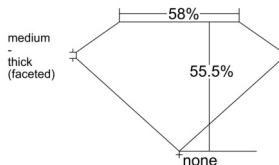

GIA®

FACSIMILE

GIA REPORT 6555241379

Verify this report at GIA.edu

GIA NATURAL DIAMOND DOSSIER®

May 13, 2026
GIA Report Number 6555241379
Shape and Cutting Style ..... Heart Brilliant
Measurements ..... 4.91 x 5.75 x 3.19 mm

GRADING RESULTS

Carat Weight ..... 0.51 carat
Color Grade ..... F
Clarity Grade ..... Internally Flawless

ADDITIONAL GRADING INFORMATION

Polish ..... Excellent
Symmetry ..... Excellent
Fluorescence ..... None
Clarity Characteristics ..... Minor Details of Polish
Inspection(s): GIA 6555241379

PROPORTIONS

Profile not to actual proportions

GRADING SCALES

GIA COLOR SCALE		GIA CLARITY SCALE			
COLORLESS	D	VERY VERY SLIGHTLY INCLUDED	FLAWLESS		
	E		INTERNALLY FLAWLESS		
	F	VERY SLIGHTLY INCLUDED	VVS₁		
	G		VVS₂		
	H		VS₁		
	NEAR COLORLESS	I	SLIGHTLY INCLUDED	VS₂	
		J		SI₁	
		FAINT	K	INCLUDED	SI₂
			L		I₁
			M		I₂
VERT LIGHT	N	INCLUDED	I₃		
	O				
	P				
	Q				
	R				
LIGHT	S				
	T				
	U				
	V				
	W				
X					
Y					
Z