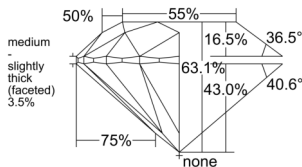

GIA®

FACSIMILE

GIA REPORT 6555235614

Verify this report at GIA.edu

GIA NATURAL DIAMOND DOSSIER®

May 11, 2026
GIA Report Number 6555235614
Shape and Cutting Style ..... Round Brilliant
Measurements ..... 5.09 - 5.12 x 3.22 mm

GRADING RESULTS

Carat Weight ..... 0.52 carat
Color Grade ..... D
Clarity Grade VS1
Cut Grade ..... Excellent

ADDITIONAL GRADING INFORMATION

Polish ..... Excellent
Symmetry ..... Excellent
Fluorescence ..... None
Clarity Characteristics ..... Cloud, Pinpoint
Inscription(s): GIA 6555235614

PROPORTIONS

Profile to actual proportions

GRADING SCALES

GIA COLOR SCALE

COLORLESS	D
	E
	F
	G
	H
	I
	J
NEAR COLORLESS	K
	L
FAIN	M
	N
	O
	P
VERY LIGHT	Q
	R
	S
	T
	U
	V
	W
	X
	Y
LIGHT	Z

GIA CLARITY SCALE

FLAWLESS	INTERNAL FLAWLESS	
		FLAWLESS
VERY VERY SLIGHTLY INCLUDED	VVS₁	
	VVS₂	
VERY SLIGHTLY INCLUDED	VS₁	
	VS₂	
SLIGHTLY INCLUDED	SI₁	
	SI₂	
INCLUDED	I₁	
	I₂	
	I₃	

GIA CUT SCALE

EXCELLENT
VERY GOOD
GOOD
FAIR
POOR