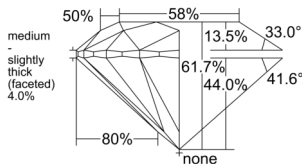

GIA®

FACSIMILE

GIA REPORT 6555235536

Verify this report at GIA.edu

GIA NATURAL DIAMOND DOSSIER®

May 13, 2026
GIA Report Number 6555235536
Shape and Cutting Style ..... Round Brilliant
Measurements ..... 5.45 - 5.47 x 3.37 mm

GRADING RESULTS

Carat Weight ..... 0.61 carat
Color Grade ..... E
Clarity Grade VVS1
Cut Grade ..... Excellent

ADDITIONAL GRADING INFORMATION

Polish ..... Excellent
Symmetry ..... Excellent
Fluorescence ..... None
Clarity Characteristics ..... Pinpoint
Inscription(s): GIA 6555235536

PROPORTIONS

Profile to actual proportions