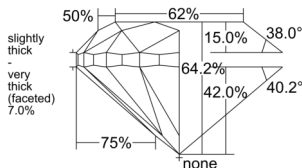

GIA®

FACSIMILE

GIA REPORT 6555234366

Verify this report at GIA.edu

GIA NATURAL DIAMOND DOSSIER®

May 13, 2026
GIA Report Number 6555234366
Shape and Cutting Style ..... Round Brilliant
Measurements ..... 4.88 - 4.90 x 3.14 mm

GRADING RESULTS

Carat Weight ..... 0.50 carat
Color Grade ..... F
Clarity Grade VS2
Cut Grade ..... Good

ADDITIONAL GRADING INFORMATION

Polish ..... Very Good
Symmetry ..... Very Good
Fluorescence ..... None
Clarity Characteristics ..... Cloud
Inscription(s): GIA 6555234366

PROPORTIONS

Profile to actual proportions

GRADING SCALES

GIA COLOR SCALE

COLOREDNESS	D
	E
	F
	G
	H
	I
	J
NEAR COLORLESS	K
	L
Faint	M
	N
	O
	P
Very Light	Q
	R
	S
	T
	U
	V
Light	W
	X
	Y
	Z

GIA CLARITY SCALE

FLAWLESS	VERY VERY SLIGHTLY INCLUDED	VVS₁	
			VVS₂
INTERNALLY FLAWLESS	VERY SLIGHTLY INCLUDED	VS₁	
		VS₂	
SLIGHTLY INCLUDED	INCLUDED	I₁	
		I₂	
		I₃	

GIA CUT SCALE

EXCELLENT	VERY GOOD	GOOD	FAIR	POOR