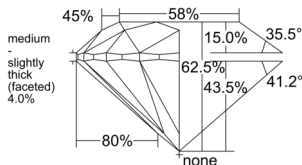

GIA®

FACSIMILE

GIA REPORT 6555233821

Verify this report at GIA.edu

GIA NATURAL DIAMOND DOSSIER®

May 12, 2026
GIA Report Number 6555233821
Shape and Cutting Style ..... Round Brilliant
Measurements ..... 4.29 - 4.31 x 2.69 mm

GRADING RESULTS

Carat Weight ..... 0.31 carat
Color Grade ..... F
Clarity Grade VS1
Cut Grade ..... Excellent

ADDITIONAL GRADING INFORMATION

Polish ..... Excellent
Symmetry ..... Excellent
Fluorescence ..... None
Clarity Characteristics ..... Cloud, Pinpoint
Inscription(s): GIA 6555233821

PROPORTIONS

GRADING SCALES

GIA COLOR SCALE

COLORLESS	D
	E
	F
	G
	H
	I
	J
NEAR COLORLESS	K
	L
Faint	M
	N
	O
	P
	Q
	R
	S
	T
	U
	V
	W
	X
	Y
Light	Z

GIA CLARITY SCALE

FLAWLESS	INTERNAL FLAWLESS	
		FLAWLESS
VERY VERY SLIGHTLY INCLUDED	VVS₁	
	VVS₂	
VERY SLIGHTLY INCLUDED	VS₁	
	VS₂	
SLIGHTLY INCLUDED	SI₁	
	SI₂	
INCLUDED	I₁	
	I₂	
	I₃	

GIA CUT SCALE

EXCELLENT
VERY GOOD
GOOD
FAIR
POOR