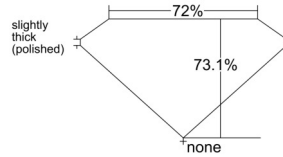

GIA®

FACSIMILE

GIA REPORT 6555226576

Verify this report at GIA.edu

GIA NATURAL DIAMOND DOSSIER®

May 11, 2026
GIA Report Number 6555226576
Shape and Cutting Style ..... Square Modified Brilliant
Measurements ..... 4.86 x 4.85 x 3.54 mm

GRADING RESULTS

Carat Weight ..... 0.72 carat
Color Grade ..... G
Clarity Grade VVS1

ADDITIONAL GRADING INFORMATION

Polish ..... Excellent
Symmetry ..... Excellent
Fluorescence ..... None
Clarity Characteristics ..... Feather
Inscription(s): GIA 6555226576

PROPORTIONS

Profile not to actual proportions

GRADING SCALES

GIA COLOR SCALE		GIA CLARITY SCALE			
COLORLESS	D	NEAR COLORLESS	FLAWLESS		
	E		INTERNALLY FLAWLESS		
	F		VERY VERY SLIGHTLY INCLUDED	VVS₁	
	G			VVS₂	
	H			VERY SLIGHTLY INCLUDED	VS₁
	I		VS₂		
	J		SLIGHTLY INCLUDED	SI₁	
	K			SI₂	
	L			INCLUDED	I₁
	M				I₂
N	I₃				
O					
P					
Q					
R					
S					
T					
U					
V					
W					
X					
Y					
Z