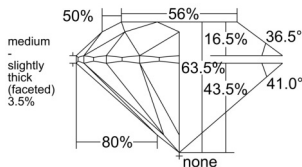

GIA®

FACSIMILE

GIA REPORT 6555226430

Verify this report at GIA.edu

GIA NATURAL DIAMOND DOSSIER®

May 12, 2026
GIA Report Number 6555226430
Shape and Cutting Style ..... Round Brilliant
Measurements ..... 5.86 - 5.91 x 3.74 mm

GRADING RESULTS

Carat Weight ..... 0.80 carat
Color Grade ..... J
Clarity Grade S11
Cut Grade ..... Excellent

ADDITIONAL GRADING INFORMATION

Polish ..... Excellent
Symmetry ..... Excellent
Fluorescence ..... None
Clarity Characteristics ..... Cloud, Crystal
Inscription(s): GIA 6555226430

PROPORTIONS

GRADING SCALES

GIA COLOR SCALE	GIA CLARITY SCALE	GIA CUT SCALE
COLOURLESS D	FLAWLESS	EXCELLENT
E	INTERNALLY FLAWLESS	
F	VVS₁	VERY GOOD
G		
H	VS₁	GOOD
I		
J	SI₁	FAIR
K		
L	I₁	POOR
M		
N	I₂	
O		
P	I₃	
Q		
R		
S		
T		
U		
V		
W		
X		
Y		
Z