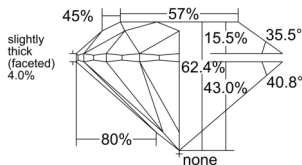

GIA®

FACSIMILE

GIA REPORT 6555225577

Verify this report at GIA.edu

GIA NATURAL DIAMOND DOSSIER®

May 11, 2026
GIA Report Number 6555225577
Shape and Cutting Style ..... Round Brilliant
Measurements ..... 4.73 - 4.77 x 2.97 mm

GRADING RESULTS

Carat Weight ..... 0.41 carat
Color Grade ..... E
Clarity Grade VS2
Cut Grade ..... Excellent

ADDITIONAL GRADING INFORMATION

Polish ..... Excellent
Symmetry ..... Excellent
Fluorescence ..... None
Clarity Characteristics ..... Cloud, Crystal
Inscription(s): GIA 6555225577

PROPORTIONS

Profile to actual proportions