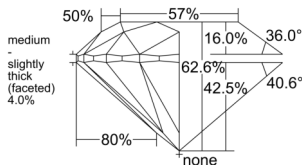

GIA®

FACSIMILE

GIA REPORT 6555222027

Verify this report at GIA.edu

GIA NATURAL DIAMOND DOSSIER®

May 19, 2026
GIA Report Number 6555222027
Shape and Cutting Style ..... Round Brilliant
Measurements ..... 5.77 - 5.80 x 3.62 mm

GRADING RESULTS

Carat Weight ..... 0.75 carat
Color Grade ..... G
Clarity Grade S11
Cut Grade ..... Excellent

ADDITIONAL GRADING INFORMATION

Polish ..... Excellent
Symmetry ..... Excellent
Fluorescence ..... Medium Blue
Clarity Characteristics ..... Crystal
Inscription(s): GIA 6555222027

PROPORTIONS

GRADING SCALES

GIA COLOR SCALE

COLORLESS	D
	E
	F
	G
	H
	I
	J
NEAR COLORLESS	K
	L
FAIN	M
	N
	O
	P
VERY LIGHT	Q
	R
	S
	T
	U
	V
	W
	X
	Y
LIGHT	Z

GIA CLARITY SCALE

FLAWLESS	INTERNAL FLAWLESS	
		FLAWLESS
VERY VERY SLIGHTLY INCLUDED	VVS₁	
	VVS₂	
VERY SLIGHTLY INCLUDED	VS₁	
	VS₂	
SLIGHTLY INCLUDED	SI₁	
	SI₂	
INCLUDED	I₁	
	I₂	
	I₃	

GIA CUT SCALE

EXCELLENT
VERY GOOD
GOOD
FAIR
POOR